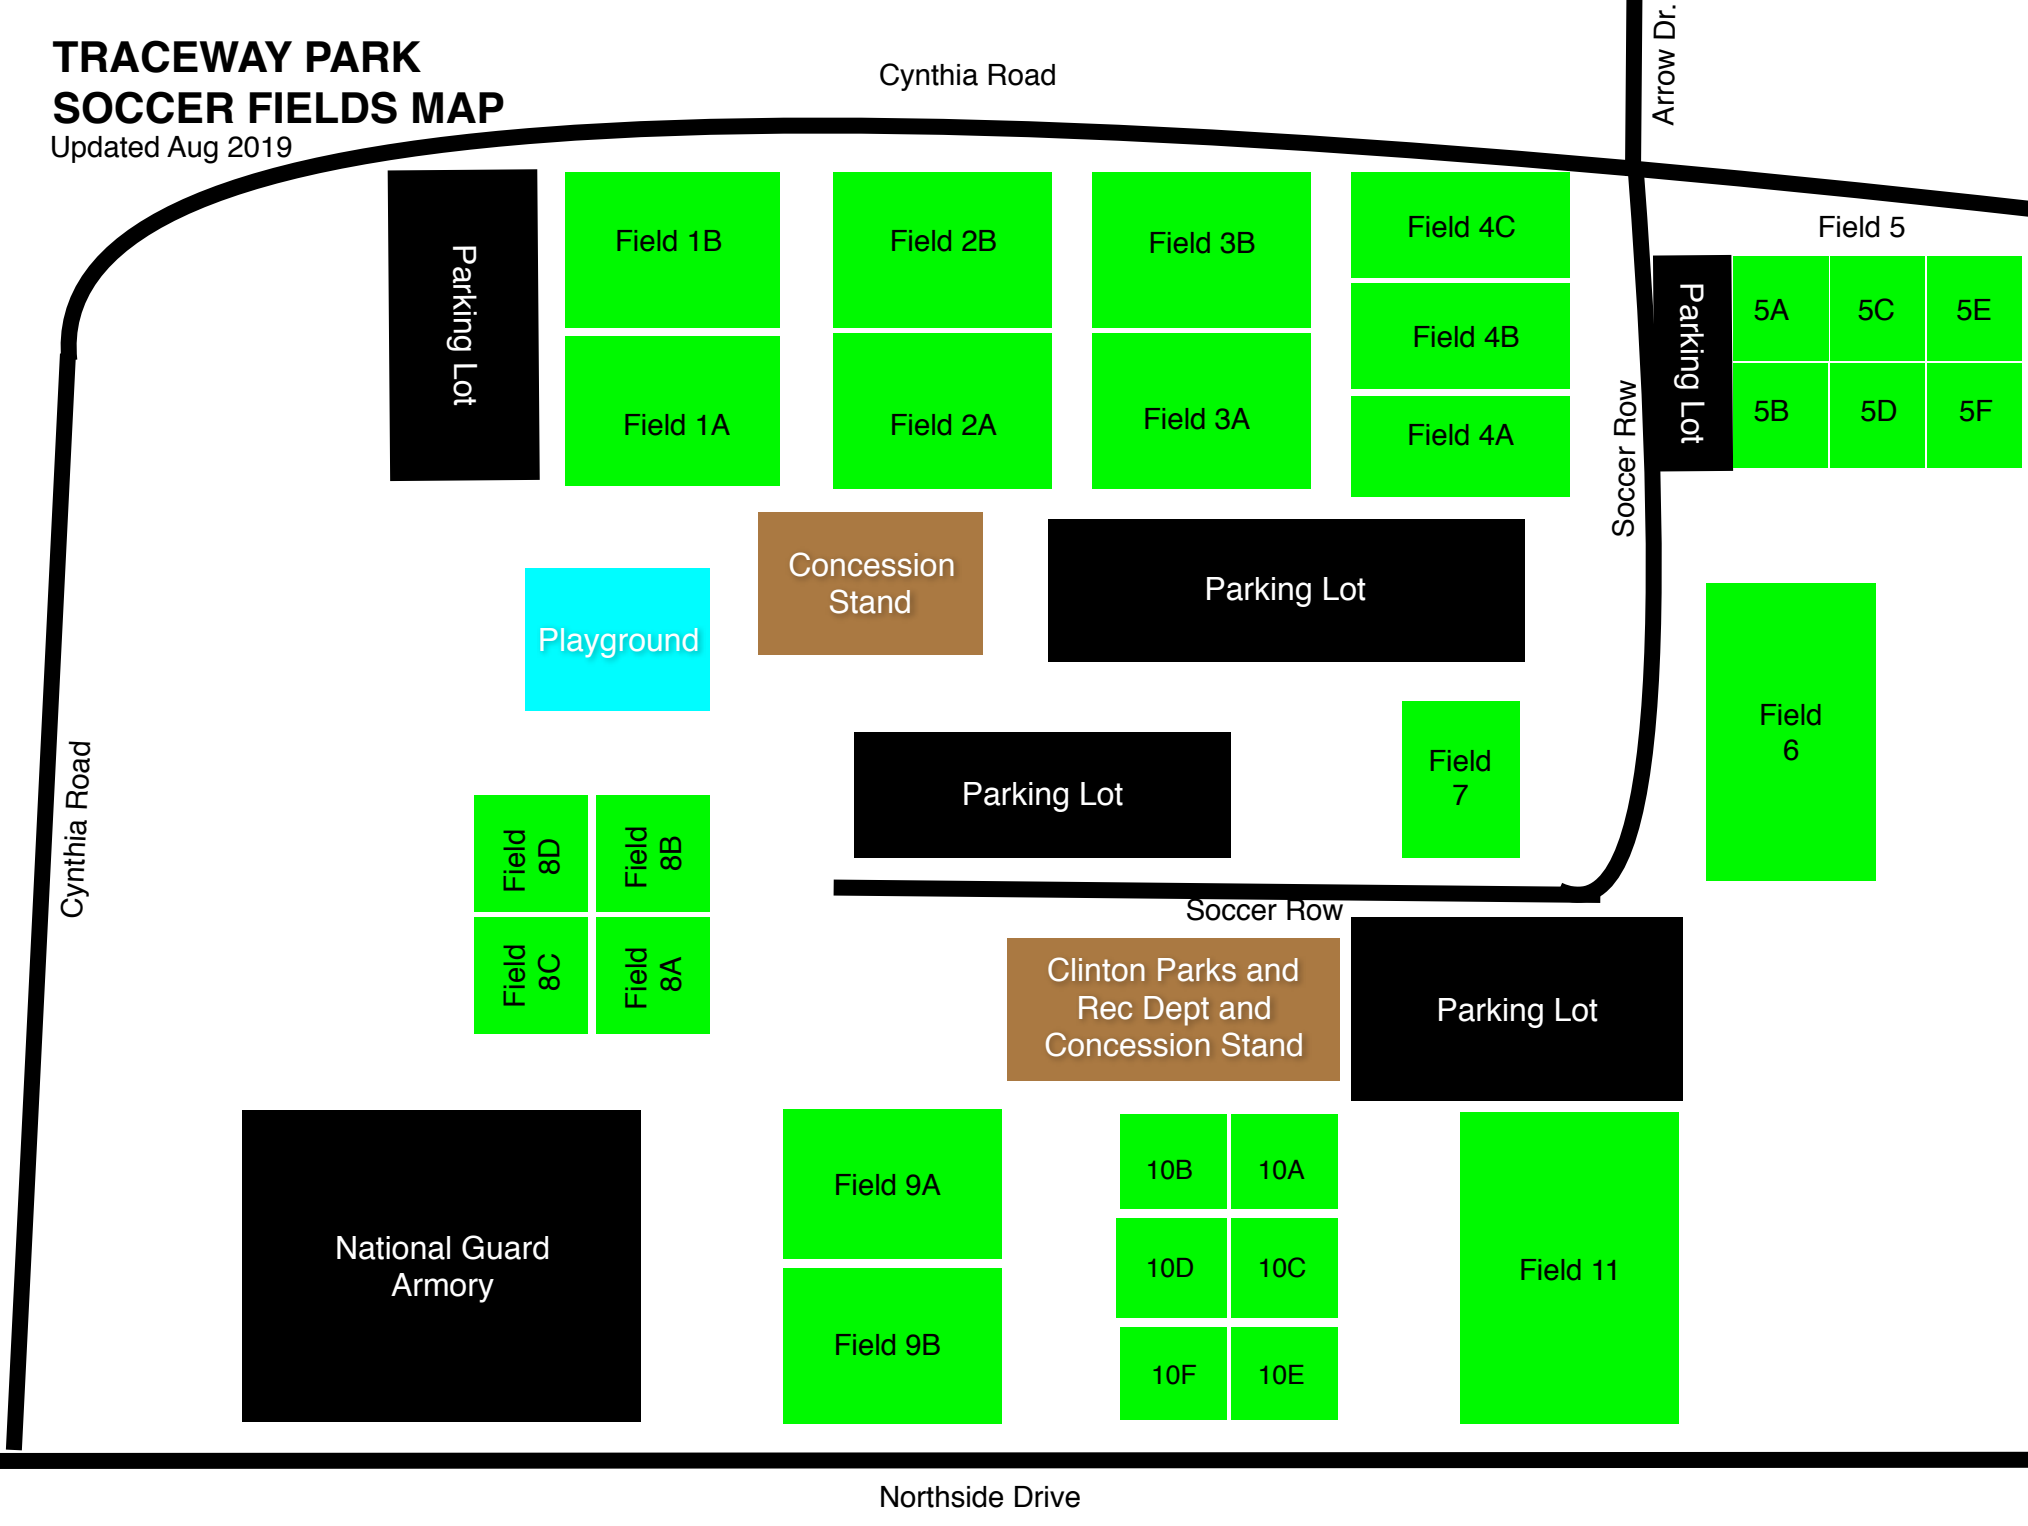

TRACEWAY PARK SOCCER FIELDS MAP

Updated Aug 2019

Cynthia Road

Arrow Dr.

Soccer Row

Cynthia Road

Northside Drive

Parking Lot

Field 1B

Field 2B

Field 3B

Field 4C

Field 5

Parking Lot

5A

5C

5F

Concession Stand

Parking Lot

Playground

Parking Lot

Field 7

Field 6

Field 8D

Field 8B

Field 8C

Field 8A

Soccer Row

Clinton Parks and Rec Dept and Concession Stand

Parking Lot

National Guard Armory

Field 9A